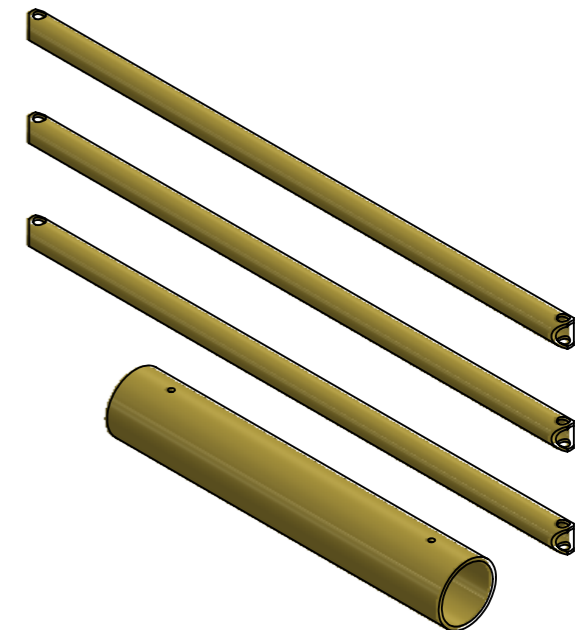

Revision: B	Designer:	Date: 14/12/2021
	Approved By: CP	Approved Date: 21-10-2022

Raw material:N/A	
Material:N/A	
Tolerance: 2768-1 m	Weight (g):8479.27
Colour: N/A	
Drawing NO:DFVB+H1	
Description: dflexx Echo plus beamset ø63/ø110 x 1510mm	