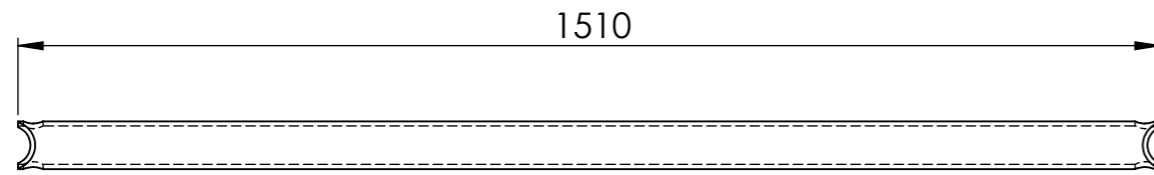

Revision: B	Designer:	Date: 14/12/2021
	Approved By: CP	Approved Date: 21-10-2022

Raw material:N/A	
Material:N/A	
Tolerance: 2768-1 m	Weight (g):8479.27
Colour: N/A	
Drawing NO:DFVB+H1	
Description: dflexx Echo plus beamset ø63/ø110 x 1510mm	