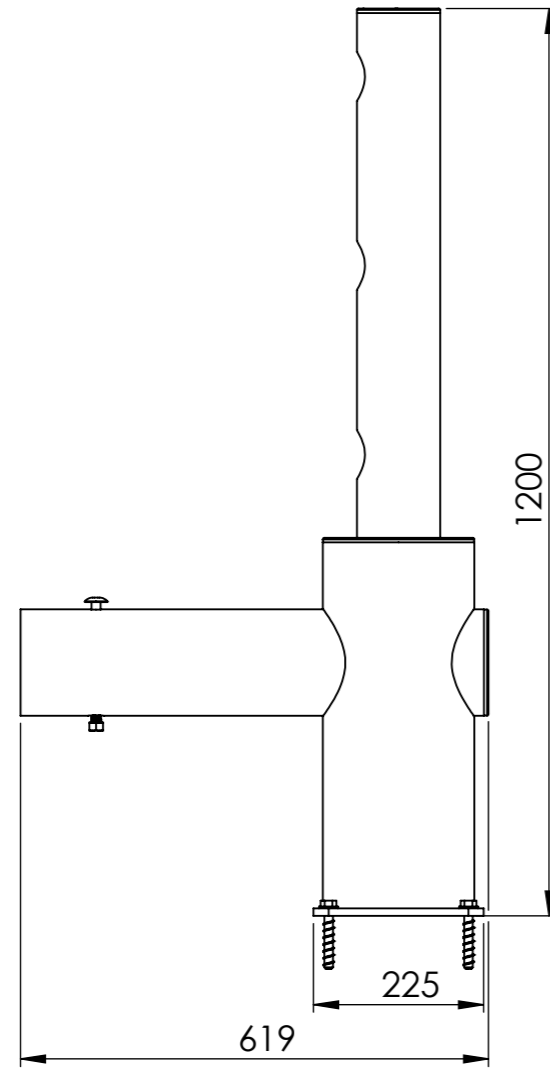

Revision: C	Designer:	Date: 14/12/2021
	Approved By: CP	Approved Date: 21-10-2022

Raw material:N/A	
Material:N/A	
Tolerance: 2768-1 m	Weight (g):16905.06
Colour: N/A	
Drawing NO:DFVB+E	
Description: dflexx Echo plus end post ø200 x 1216mm	