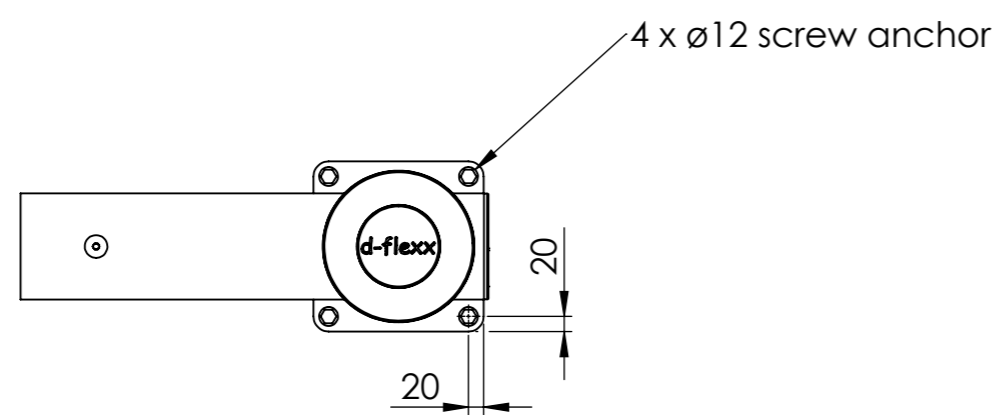

Revision: C	Designer:	Date: 14/12/2021
	Approved By: CP	Approved Date: 21-10-2022

Raw material:N/A	
Material:N/A	
Tolerance: 2768-1 m	Weight (g):16905.06
Colour: N/A	
Drawing NO:DFVB+E	
Description: dflexx Echo plus end post ø200 x 1216mm	