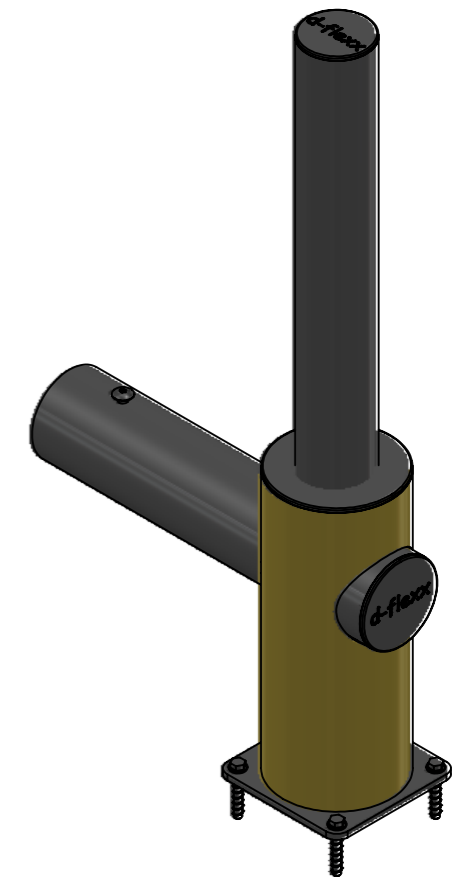

Revision: C	Designer:	Date: 14/12/2021
	Approved By: CP	Approved Date: 21-10-2022

Raw material:N/A	
Material:N/A	
Tolerance: 2768-1 m	Weight (g):16905.06
Colour: N/A	
Drawing NO:DFVB+E	
Description: dflexx Echo plus end post ø200 x 1216mm	