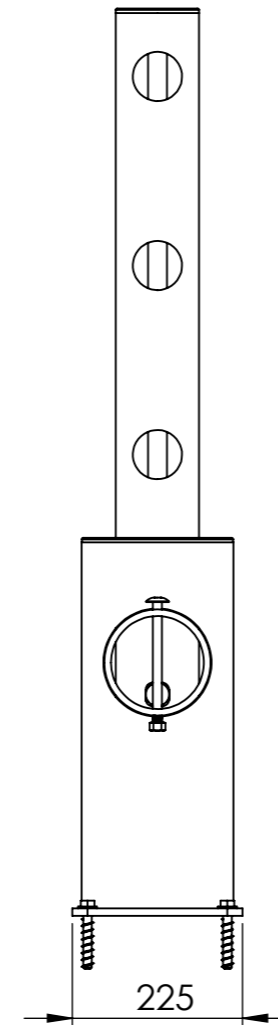

Revision: C	Designer:	Date: 14/12/2021
	Approved By: CP	Approved Date: 21-10-2022

Raw material:N/A	
Material:N/A	
Tolerance: 2768-1 m	Weight (g):16905.06
Colour: N/A	
Drawing NO:DFVB+E	
Description: dflexx Echo plus end post ø200 x 1216mm	