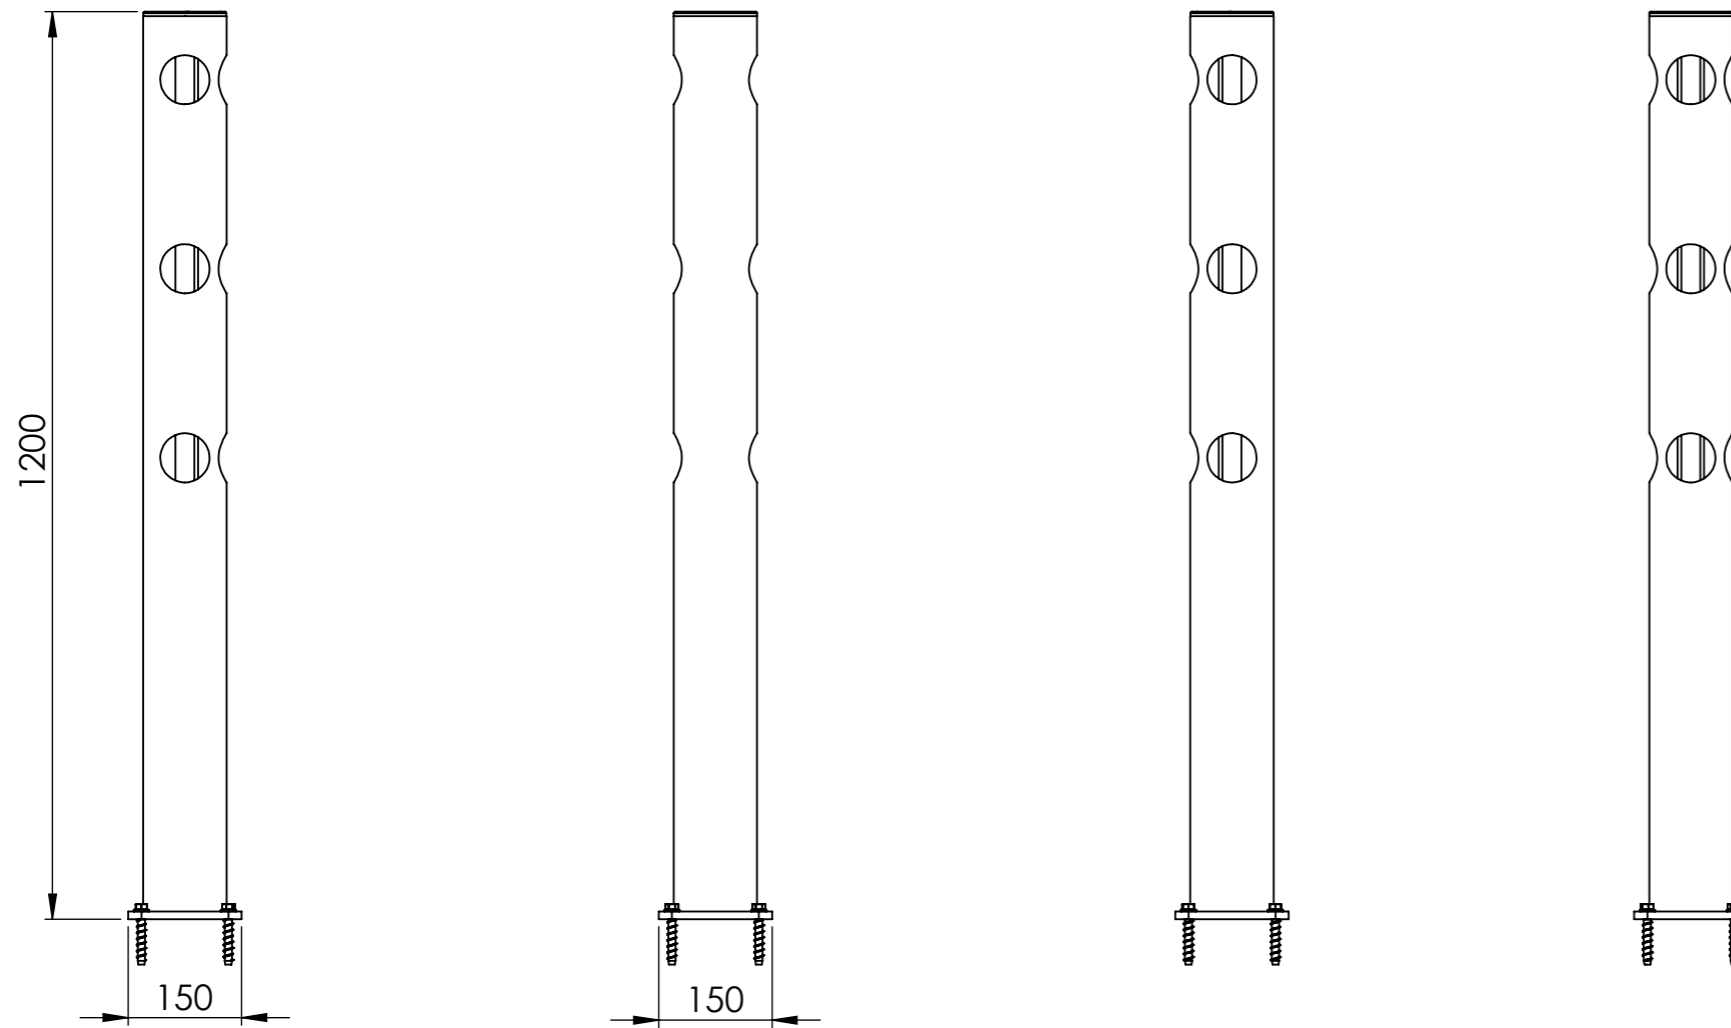

Revision: B	Designer:	Date: 15/12/2021
	Approved By: CP	Approved Date: 21-10-2022

Raw material: N/A	
Material: N/A	
Tolerance: 2768-1 m	Weight (g): 7687.43
Colour: N/A	
Drawing NO: DFFS-M-T	
Description: d-flexx Delta T-post ø110 x 1216mm	

All dimensions are in mm unless otherwise specified

If nothing else specified all edges must be chamfered

SHEET 3 OF 3

Scale: 1:10

SIZE: A3