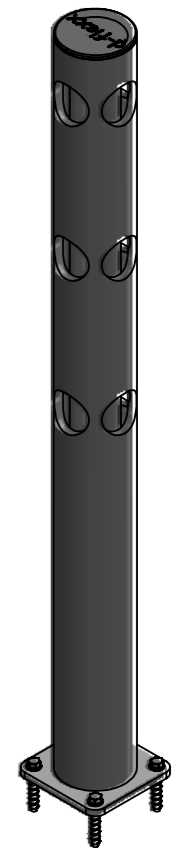

Revision: B	Designer:	Date: 15/12/2021
	Approved By: CP	Approved Date: 21-10-2022

Raw material: N/A	
Material: N/A	
Tolerance: 2768-1 m	Weight (g): 7687.43
Colour: N/A	
Drawing NO: DFFS-M-T	
Description: d-flexx Delta T-post ø110 x 1216mm	

All dimensions are in mm unless otherwise specified

If nothing else specified all edges must be chamfered

SHEET 3 OF 3

Scale: 1:10

SIZE: A3