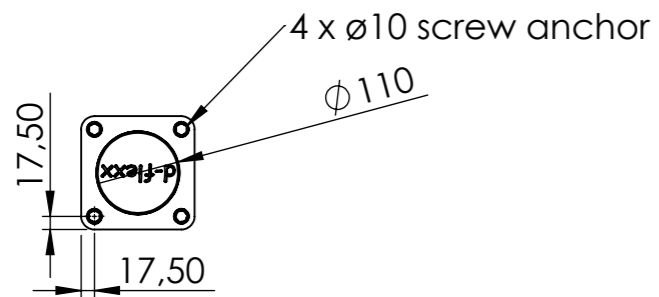

Revision: B	Designer:	Date: 15/12/2021
	Approved By: CP	Approved Date: 21-10-2022

Raw material: N/A	
Material: N/A	
Tolerance: 2768-1 m	Weight (g): 7687.43
Colour: N/A	
Drawing NO: DFFS-M-T	
Description: d-flexx Delta T-post ø110 x 1216mm	

All dimensions are in mm unless otherwise specified

If nothing else specified all edges must be chamfered

SHEET 3 OF 3

Scale: 1:10

SIZE: A3