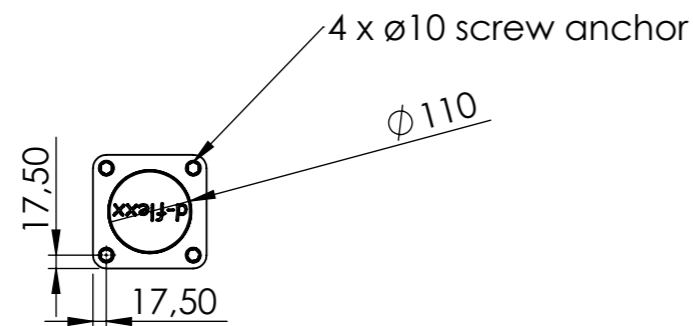

Revision: B	Designer:	Date: 20/12/2021
	Approved By: CP	Approved Date: 21-10-2022

Raw material:N/A	
Material: N/A	
Tolerance: 2768-1 m	Weight (g):7727.87
Colour: N/A	
Drawing NO:DFFS-M-4W90	
Description: dflexx Delta 4 corner post 90° ø110 x 1216mm	

All dimensions are in mm unless otherwise specified

If nothing else specified all edges must be chamfered

SHEET 3 OF 3

Scale:1:10

SIZE:A3