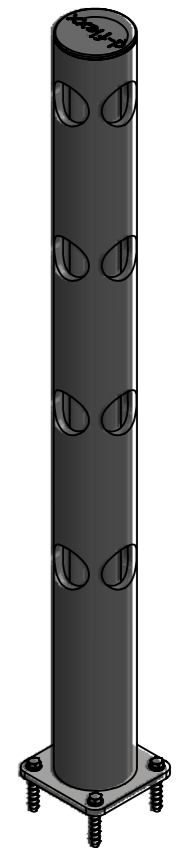

Revision: B	Designer:	Date: 20/12/2021
	Approved By: CP	Approved Date: 21-10-2022

Raw material:N/A	
Material: N/A	
Tolerance: 2768-1 m	Weight (g):7727.87
Colour: N/A	
Drawing NO:DFFS-M-4W90	
Description: dflexx Delta 4 corner post 90° ø110 x 1216mm	

All dimensions are in mm unless otherwise specified

If nothing else specified all edges must be chamfered

SHEET 3 OF 3

Scale:1:10

SIZE:A3