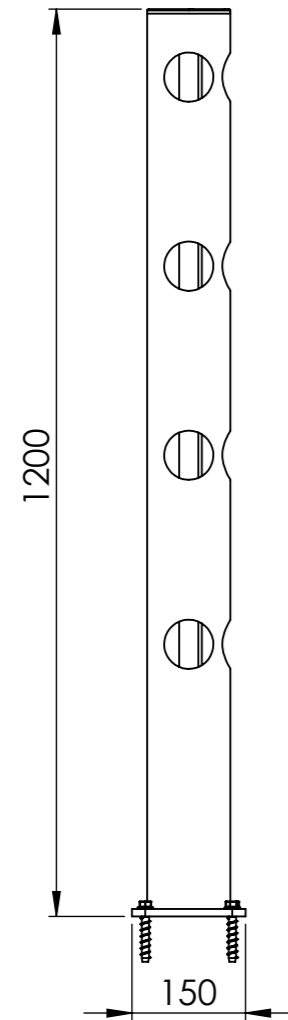

Revision: B	Designer:	Date: 20/12/2021
	Approved By: CP	Approved Date: 21-10-2022

Raw material:N/A	
Material: N/A	
Tolerance: 2768-1 m	Weight (g):7727.87
Colour: N/A	
Drawing NO:DFFS-M-4W90	
Description: dflexx Delta 4 corner post 90° ø110 x 1216mm	

All dimensions are in mm unless otherwise specified

If nothing else specified all edges must be chamfered

SHEET 3 OF 3

Scale:1:10

SIZE:A3