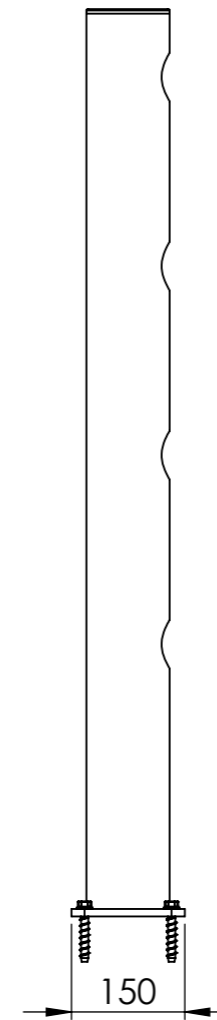

Revision: B	Designer:	Date: 20/12/2021
	Approved By: CP	Approved Date: 21-10-2022

Raw material:N/A	
Material: N/A	
Tolerance: 2768-1 m	Weight (g):7727.87
Colour: N/A	
Drawing NO:DFFS-M-4W90	
Description: dflexx Delta 4 corner post 90° ø110 x 1216mm	

All dimensions are in mm unless otherwise specified

If nothing else specified all edges must be chamfered

SHEET 3 OF 3

Scale:1:10

SIZE:A3