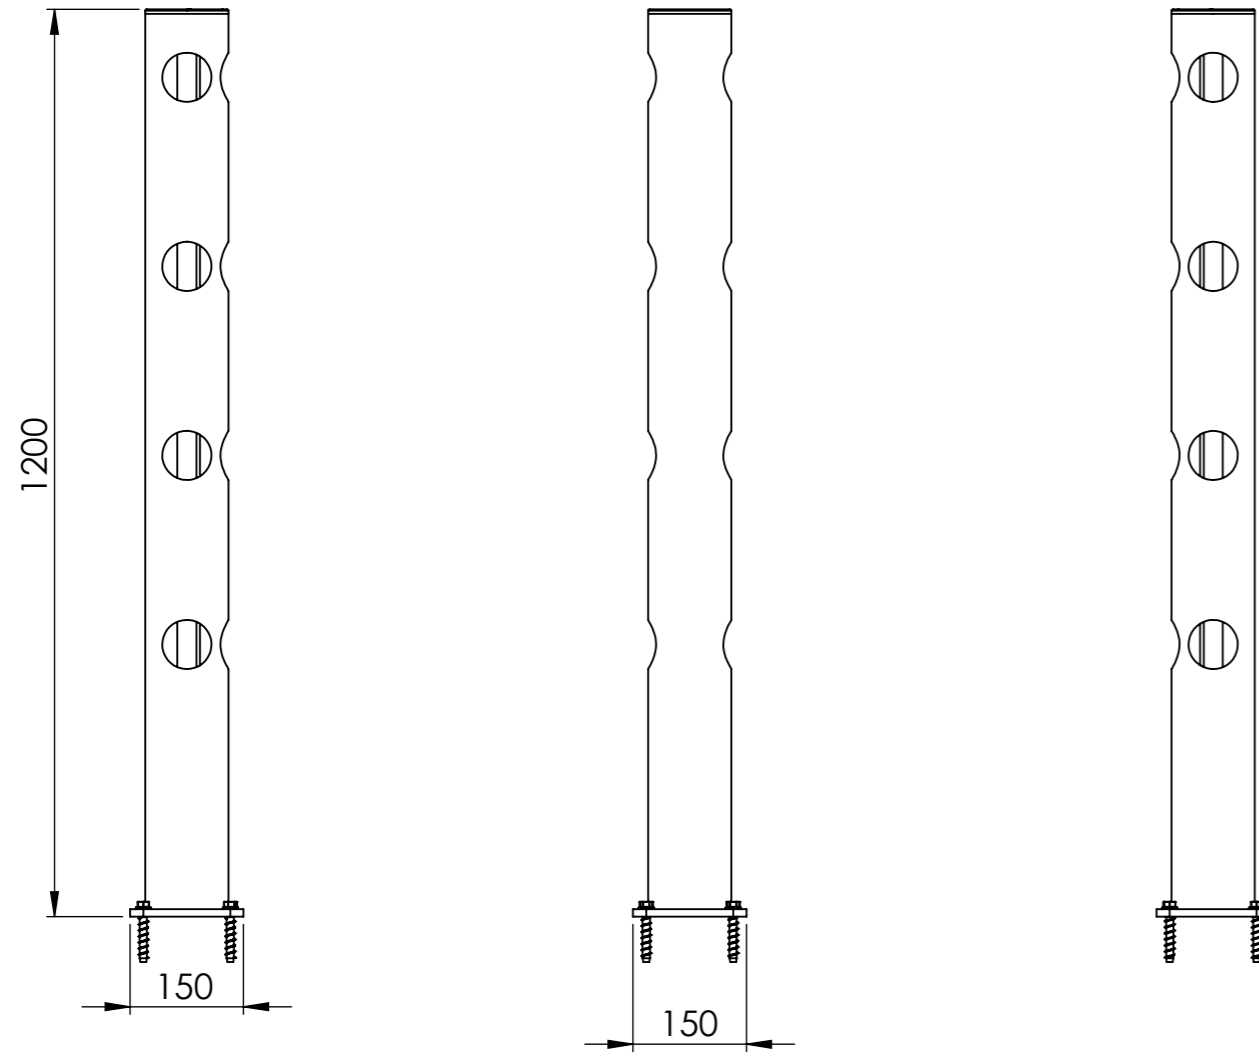

Revision: B	Designer:	Date: 15/12/2021
	Approved By: CP	Approved Date: 21-10-2022

Raw material:N/A	
Material: N/A	
Tolerance: 2768-1 m	Weight (g):7563.22
Colour: N/A	
Drawing NO:DFFS-M-4T	
Description: dflexx Delta T-post ø110 x 1216mm	
If nothing else specified all edges must be chamfered	SHEET 3 OF 3
Scale:1:10	SIZE:A3