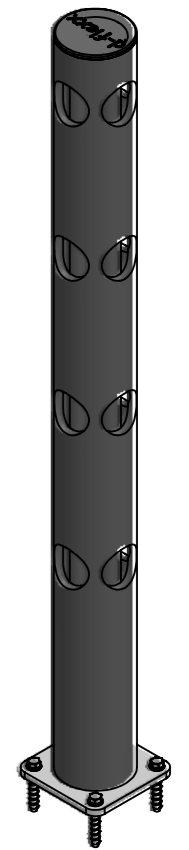

Revision: B	Designer:	Date: 15/12/2021
	Approved By: CP	Approved Date: 21-10-2022

Raw material:N/A	
Material: N/A	
Tolerance: 2768-1 m	Weight (g):7563.22
Colour: N/A	
Drawing NO:DFFS-M-4T	
Description: dflexx Delta T-post ø110 x 1216mm	
If nothing else specified all edges must be chamfered	SHEET 3 OF 3
Scale:1:10	SIZE:A3