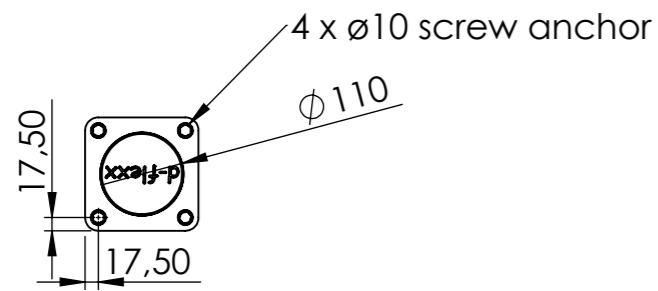

Revision: B	Designer:	Date: 15/12/2021
	Approved By: CP	Approved Date: 21-10-2022

Raw material:N/A	
Material: N/A	
Tolerance: 2768-1 m	Weight (g):7563.22
Colour: N/A	
Drawing NO:DFFS-M-4T	
Description: dflexx Delta T-post ø110 x 1216mm	
If nothing else specified all edges must be chamfered	SHEET 3 OF 3
Scale:1:10	SIZE:A3