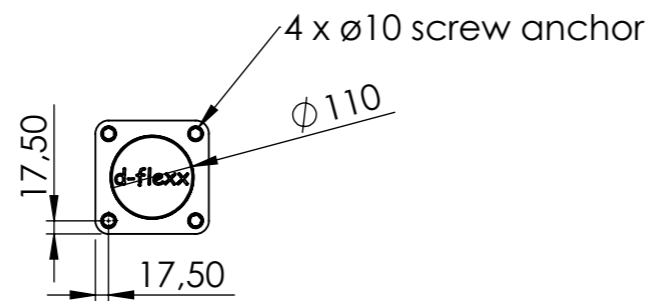

Revision: B	Designer:	Date: 15/12/2021
	Approved By: CP	Approved Date: 21-10-2022

Raw material: N/A	
Material: N/A	
Tolerance: 2768-1 m	Weight (g): 7590.88
Colour: N/A	
Drawing NO: DFFS-M-4K	
Description: d-flexx Delta 4 X-post ø110 x 1216mm	
If nothing else specified all edges must be chamfered	SHEET 3 OF 3 Scale: 1:10 SIZE: A3