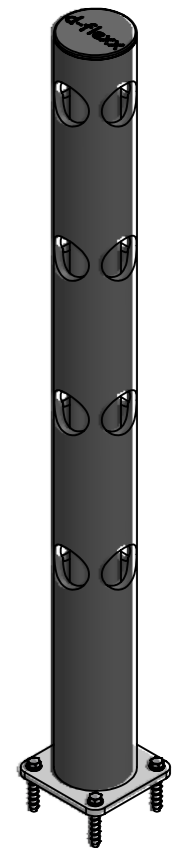

Revision: B	Designer:	Date: 15/12/2021
	Approved By: CP	Approved Date: 21-10-2022

Raw material: N/A	
Material: N/A	
Tolerance: 2768-1 m	Weight (g): 7590.88
Colour: N/A	
Drawing NO: DFFS-M-4K	
Description: d-flexx Delta 4 X-post ø110 x 1216mm	
If nothing else specified all edges must be chamfered	SHEET 3 OF 3 Scale: 1:10 SIZE: A3