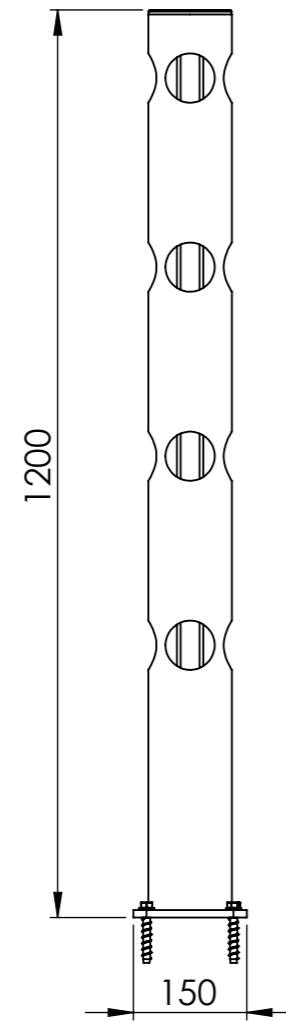

Revision: B	Designer:	Date: 15/12/2021
	Approved By: CP	Approved Date: 21-10-2022

Raw material: N/A	
Material: N/A	
Tolerance: 2768-1 m	Weight (g): 7590.88
Colour: N/A	
Drawing NO: DFFS-M-4K	
Description: d-flexx Delta 4 X-post ø110 x 1216mm	
If nothing else specified all edges must be chamfered	SHEET 3 OF 3 Scale: 1:10 SIZE: A3