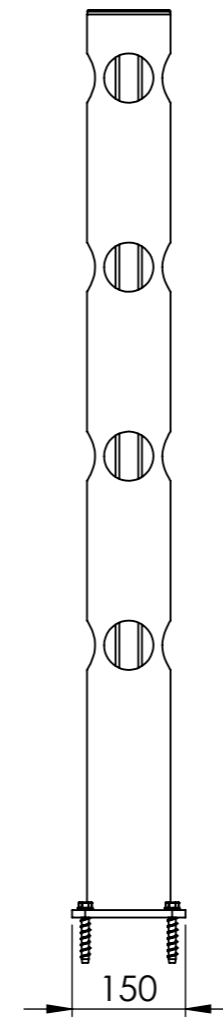

Revision: B	Designer:	Date: 15/12/2021
	Approved By: CP	Approved Date: 21-10-2022

Raw material: N/A	
Material: N/A	
Tolerance: 2768-1 m	Weight (g): 7590.88
Colour: N/A	
Drawing NO: DFFS-M-4K	
Description: d-flexx Delta 4 X-post ø110 x 1216mm	
If nothing else specified all edges must be chamfered	SHEET 3 OF 3 Scale: 1:10 SIZE: A3