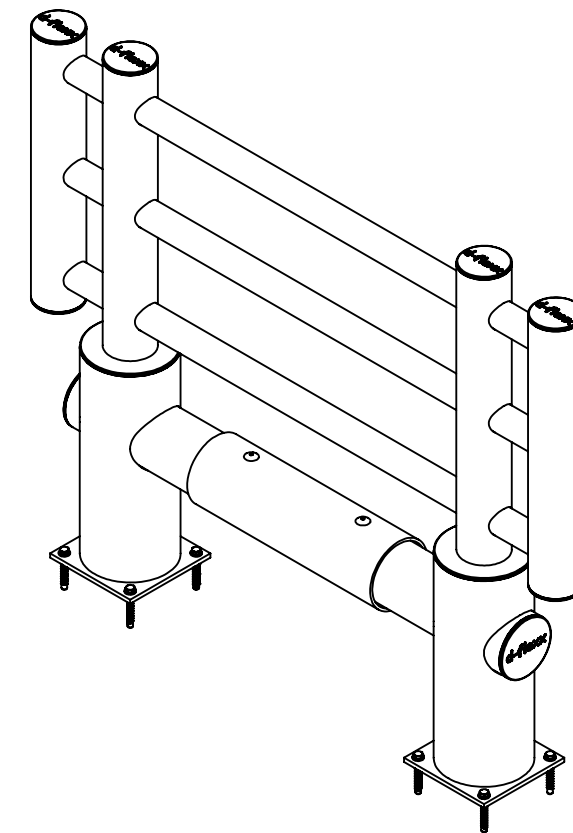

Kilo 1503 mm DFKI+FU2

BOM Table			
ITEM NO.	PART NUMBER	DESCRIPTION	QTY.
1	75002	Fischer Ultracut FBS II	8
2	DFKI+FU2	Machine barrier "Kilo" 1503 mm	1

DESIGNER: Christian Poulsen	DATE: 14/08/2018	SCALE:1:15	SIZE:A3
LAST SAVED BY: christian	LAST SAVED DATE:15/02/2019		
<p>PERFORMANCE IN MIRRORS</p> <p>All rights strictly reserved. Reproduction or issue to third parties in any form whatever, is not permitted without written authority from the proprietor</p>	RAW MATERIAL:		
	TOLERANCES:		
	MATERIAL: PE		
	COLOR: Black & Yellow		
	DRAWING NO.: DFKI+FU2		
TITLE: Kilo 1503 mm			
SHEET 1 OF 1			

All dimensions are in mm unless otherwise specified