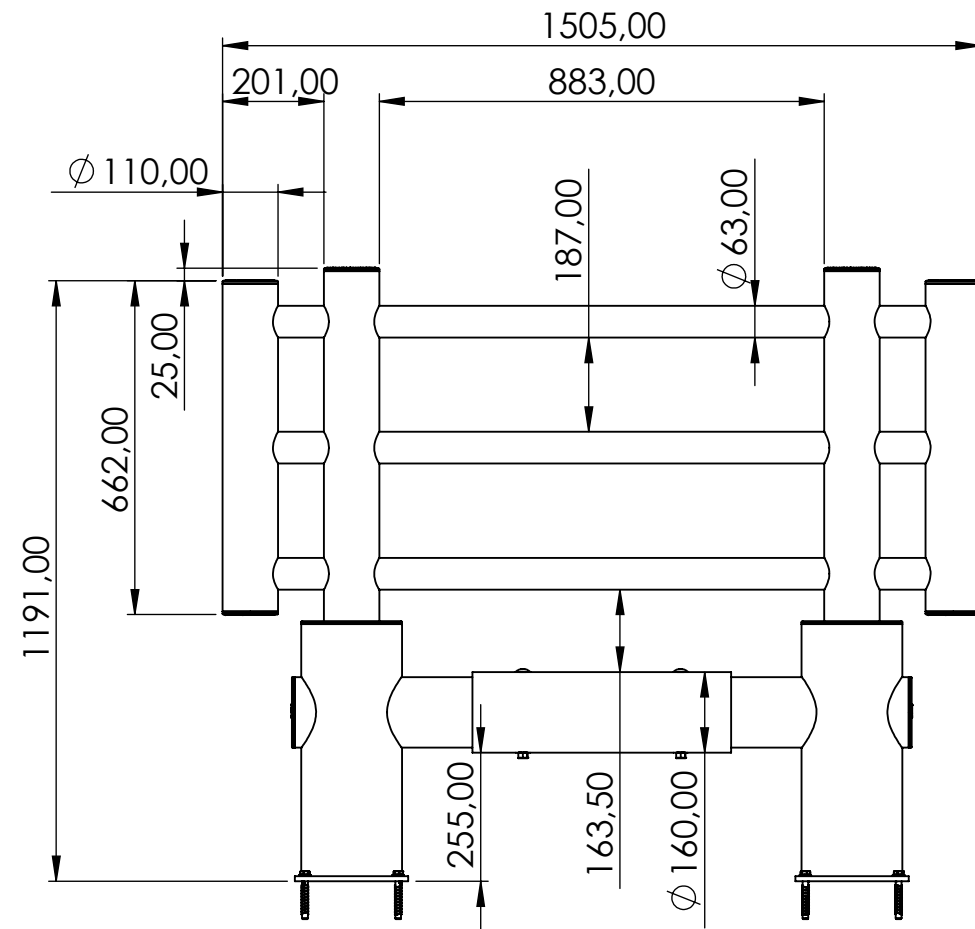

Kilo 1503 mm DFKI+FU2

BOM Table			
ITEM NO.	PART NUMBER	DESCRIPTION	QTY.
1	75002	Fischer Ultracut FBS II	8
2	DFKI+FU2	Machine barrier "Kilo" 1503 mm	1

DESIGNER: Christian Poulsen	DATE: 14/08/2018	SCALE:1:15	SIZE:A3
LAST SAVED BY: christian	LAST SAVED DATE:15/02/2019		
<p>PERFORMANCE IN MIRRORS</p> <p>All rights strictly reserved. Reproduction or issue to third parties in any form whatever, is not permitted without written authority from the proprietor</p>	RAW MATERIAL:		
	TOLERANCES:		
	MATERIAL: PE		
	COLOR: Black & Yellow		
	DRAWING NO.: DFKI+FU2		
TITLE: Kilo 1503 mm			
SHEET 1 OF 1			

All dimensions are in mm unless otherwise specified