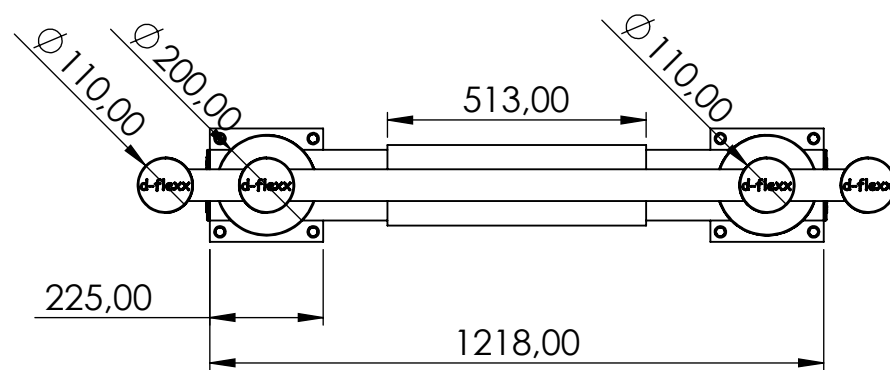

Kilo 1503 mm DFKI+FU2

BOM Table			
ITEM NO.	PART NUMBER	DESCRIPTION	QTY.
1	75002	Fischer Ultracut FBS II	8
2	DFKI+FU2	Machine barrier "Kilo" 1503 mm	1

DESIGNER: Christian Poulsen	DATE: 14/08/2018	SCALE:1:15	SIZE:A3
LAST SAVED BY: christian	LAST SAVED DATE:15/02/2019		
<p>PERFORMANCE IN MIRRORS</p> <p>All rights strictly reserved. Reproduction or issue to third parties in any form whatever, is not permitted without written authority from the proprietor</p>	RAW MATERIAL:		
	TOLERANCES:		
	MATERIAL: PE		
	COLOR: Black & Yellow		
	DRAWING NO.: DFKI+FU2		
TITLE: Kilo 1503 mm			
SHEET 1 OF 1			

All dimensions are in mm unless otherwise specified