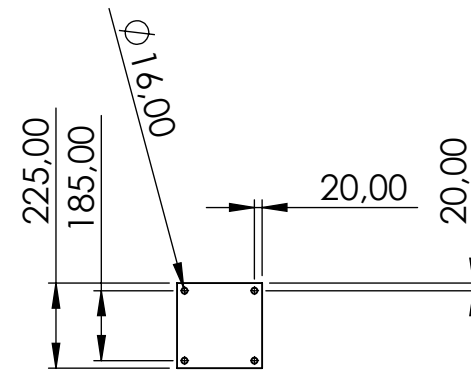

# DFJU-800-1200

DESIGNER: Christian Poulsen	DATE: 04/01/2019	SCALE: 1:20	SIZE: A3
LAST SAVED BY: christian	LAST SAVED DATE: 22/02/2019		
 <b>PERFORMANCE IN MIRRORS</b> <small>All rights strictly reserved. Reproduction or issue to third parties in any form whatever, is not permitted without written authority from the proprietor</small>	RAW MATERIAL:		
	TOLERANCES:		
	MATERIAL:		
	COLOR:		
	DRAWING NO.: DFJU-800-1200		
TITLE:			SHEET 1 OF 1