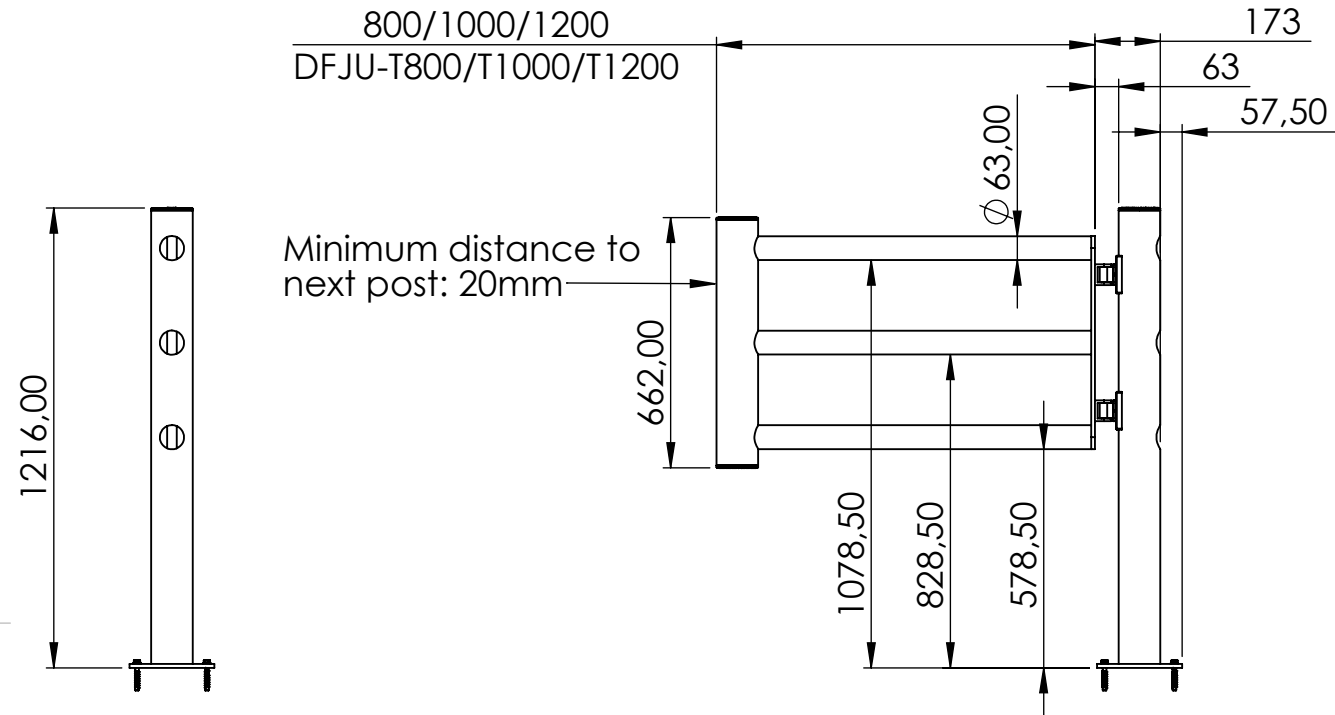

# DFJU-800-1200

DESIGNER: Christian Poulsen	DATE: 04/01/2019	SCALE: 1:20	SIZE: A3
LAST SAVED BY: christian	LAST SAVED DATE: 22/02/2019		
 <b>PERFORMANCE IN MIRRORS</b> <small>All rights strictly reserved. Reproduction or issue to third parties in any form whatever, is not permitted without written authority from the proprietor</small>	RAW MATERIAL:		
	TOLERANCES:		
	MATERIAL:		
	COLOR:		
	DRAWING NO.: DFJU-800-1200		
TITLE:			SHEET 1 OF 1