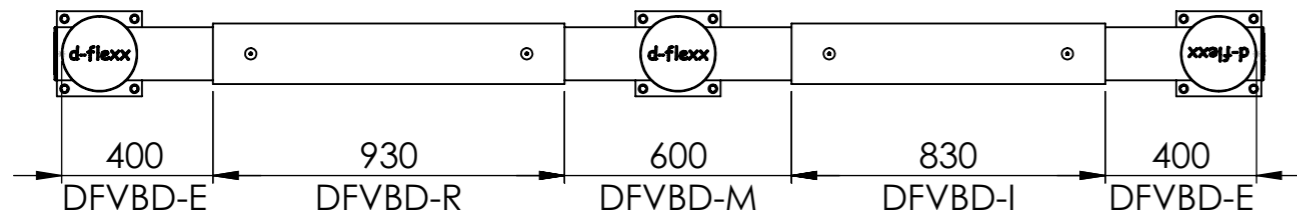

Hotel
77700_S