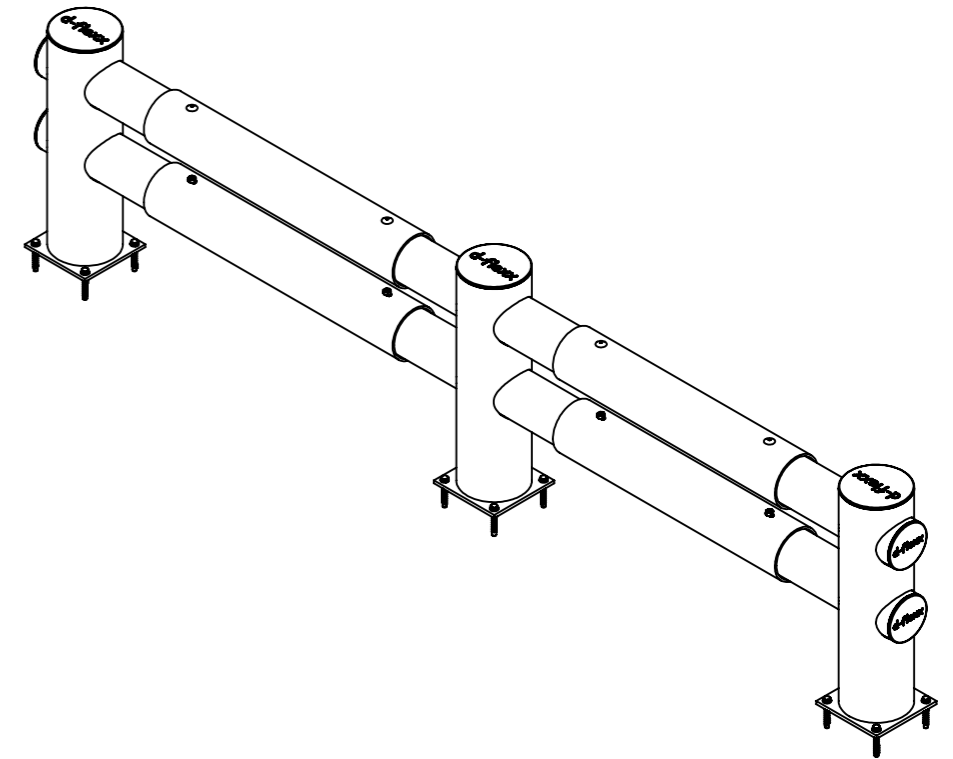

Hotel
77700_S