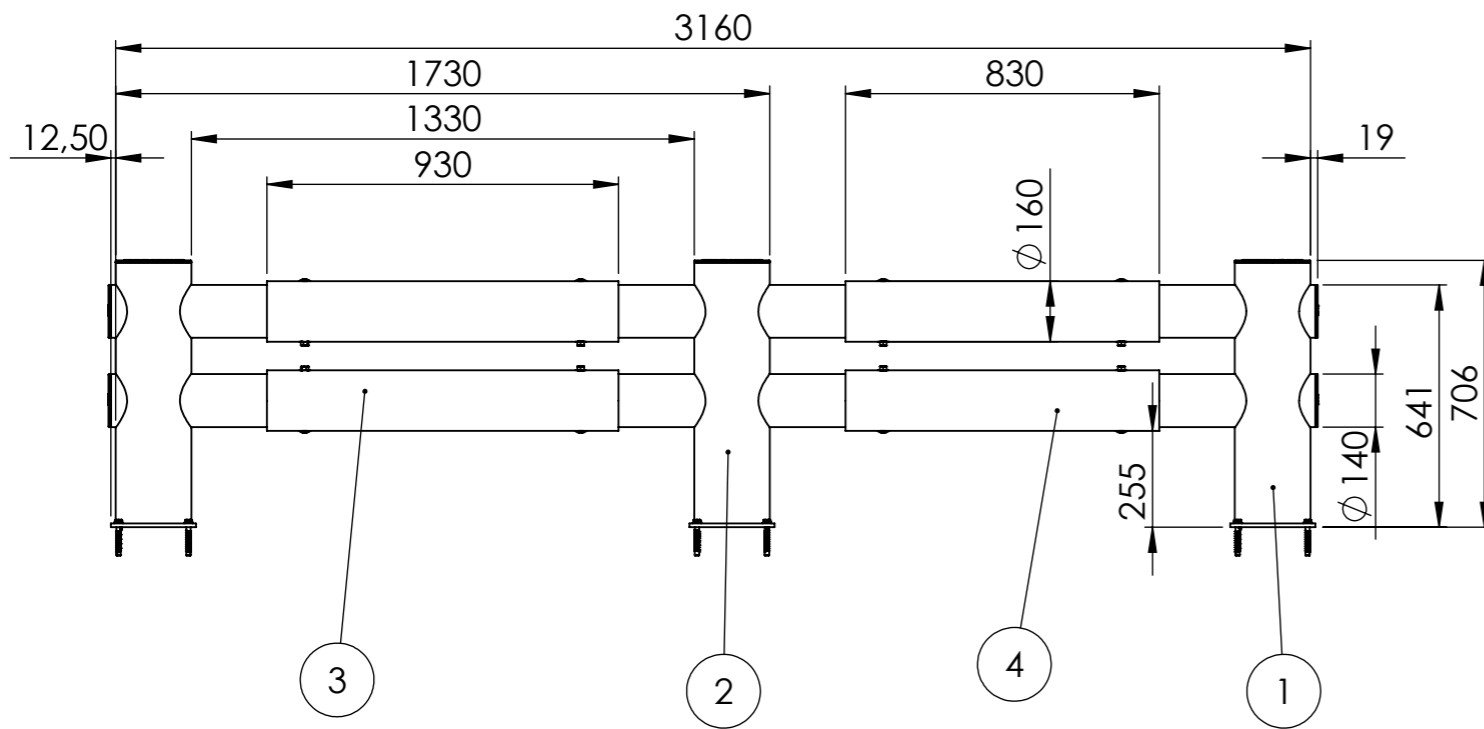

Hotel
77700_S