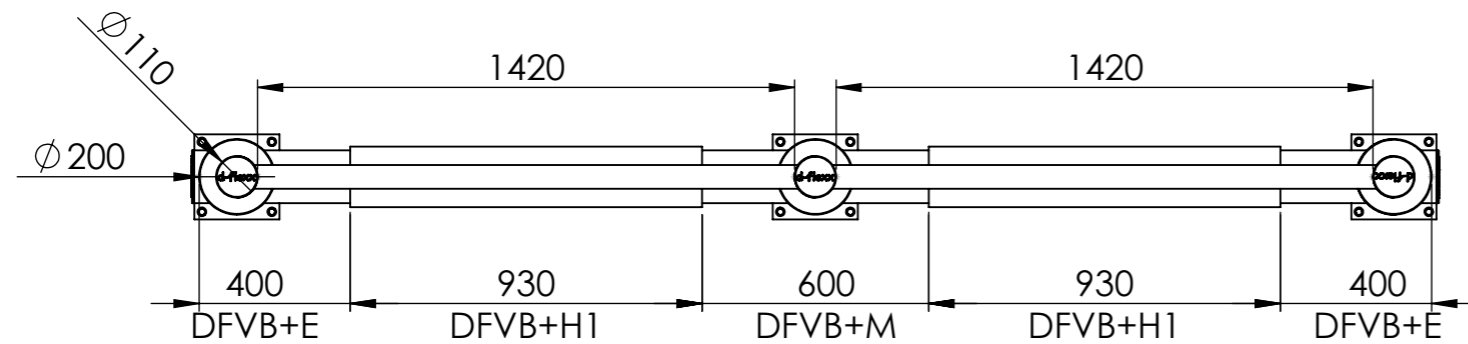

Echo Plus 74000_S

ITEM NO.	PART NUMBER	DESCRIPTION
1	DFVB+E	End post
2	DFVB+M	Middle post
3	DFVB+H1	Standard Beam 1510 mm

DESIGNER: Christian Poulsen	DATE: 14/03/2018	SCALE: 1:20	SIZE: A3
LAST SAVED BY: christian	LAST SAVED DATE: 15/02/2019		
<p>PERFORMANCE IN MIRRORS</p> <p>All rights strictly reserved. Reproduction or issue to third parties in any form whatever, is not permitted without written authority from the proprietor</p>	RAW MATERIAL:		
	TOLERANCES:		
	MATERIAL: PE		
	COLOR: Black & Yellow		
DRAWING NO.: 74000_S			TITLE: Echo Plus
SHEET 1 OF 1			

All dimensions are in mm unless otherwise specified