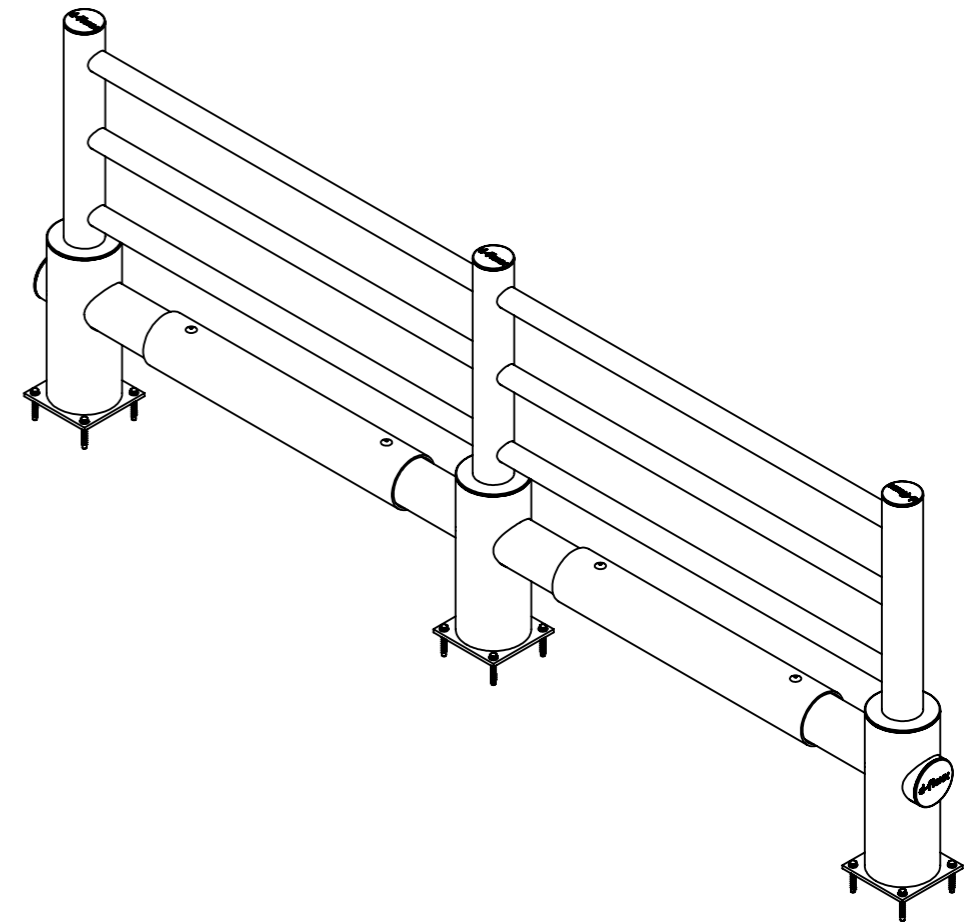

Echo Plus 74000_S

ITEM NO.	PART NUMBER	DESCRIPTION
1	DFVB+E	End post
2	DFVB+M	Middle post
3	DFVB+H1	Standard Beam 1510 mm

DESIGNER: Christian Poulsen	DATE: 14/03/2018	SCALE: 1:20	SIZE: A3
LAST SAVED BY: christian	LAST SAVED DATE: 15/02/2019		
<p>PERFORMANCE IN MIRRORS</p> <p>All rights strictly reserved. Reproduction or issue to third parties in any form whatever, is not permitted without written authority from the proprietor</p>	RAW MATERIAL:		
	TOLERANCES:		
	MATERIAL: PE		
	COLOR: Black & Yellow		
DRAWING NO.: 74000_S			TITLE: Echo Plus
SHEET 1 OF 1			

All dimensions are in mm unless otherwise specified