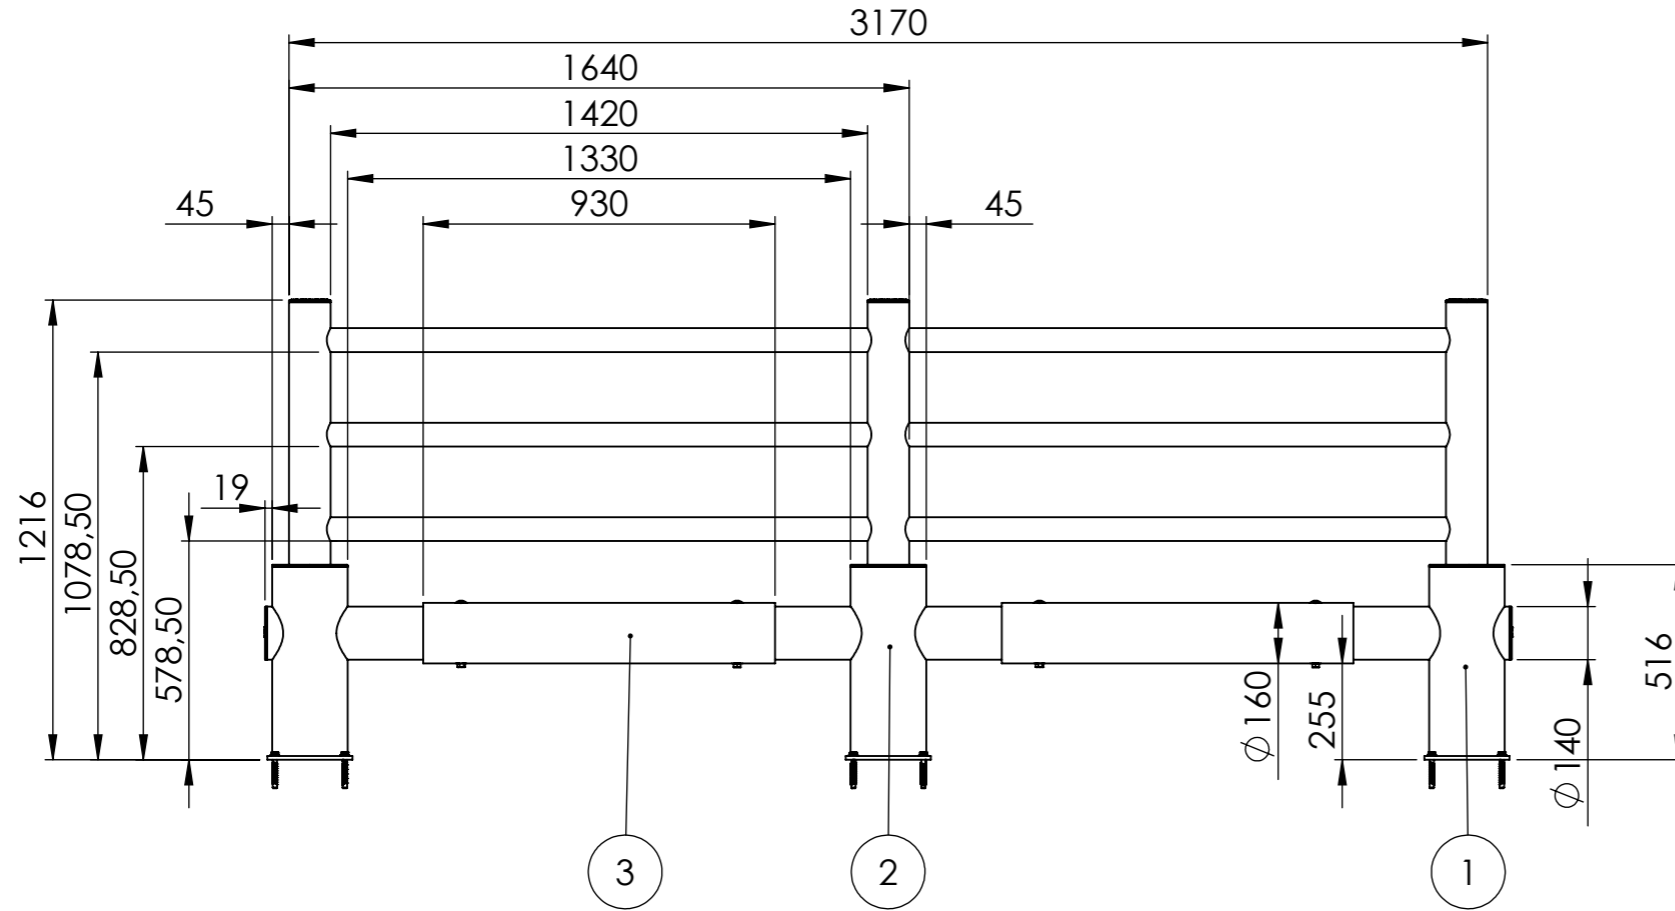

Echo Plus 74000_S

ITEM NO.	PART NUMBER	DESCRIPTION
1	DFVB+E	End post
2	DFVB+M	Middle post
3	DFVB+H1	Standard Beam 1510 mm

DESIGNER: Christian Poulsen	DATE: 14/03/2018	SCALE: 1:20	SIZE: A3
LAST SAVED BY: christian	LAST SAVED DATE: 15/02/2019		
<p>PERFORMANCE IN MIRRORS</p> <p>All rights strictly reserved. Reproduction or issue to third parties in any form whatever, is not permitted without written authority from the proprietor</p>	RAW MATERIAL:		
	TOLERANCES:		
	MATERIAL: PE		
	COLOR: Black & Yellow		
DRAWING NO.: 74000_S			TITLE: Echo Plus
SHEET 1 OF 1			

All dimensions are in mm unless otherwise specified