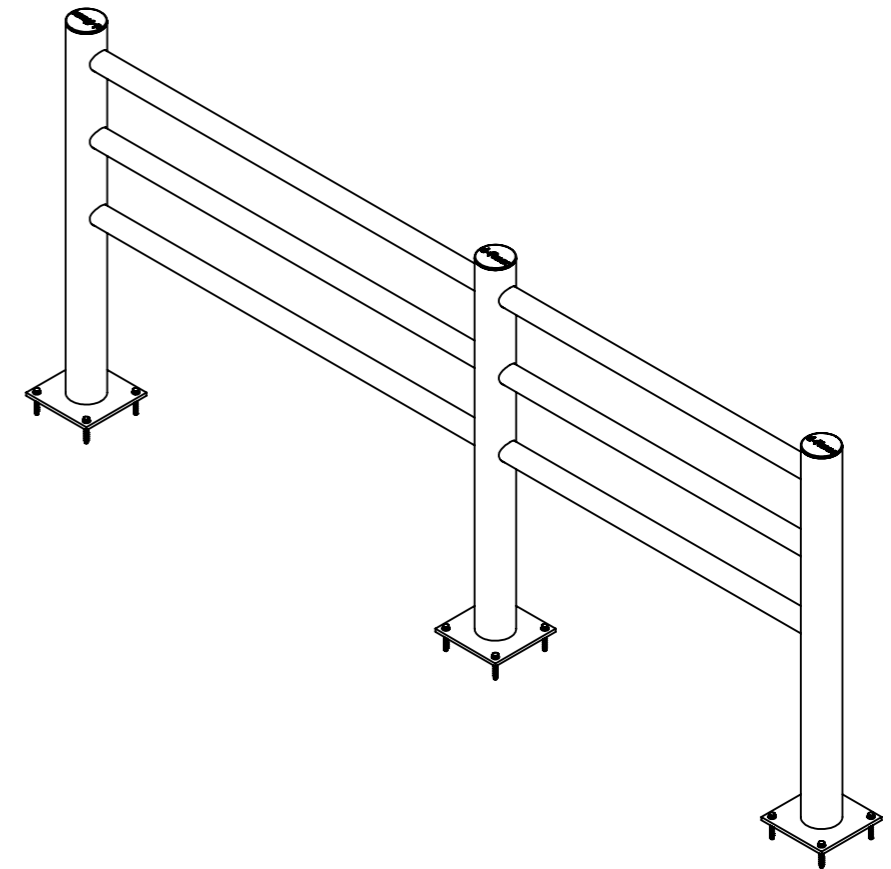

Delta 3 beam, 1200mm

72000_S

ITEM NO.	PART NUMBER	DESCRIPTION
1	75001	Fischer Ultracut FBS II
2	DFFS-H1	Standard Beam 1510 mm
3	DFFS-HI	Individual Beam 350-1510 mm
4	DFFS-M-E	End post
5	DFFS-M-K	Plus post
6	DFFS-M-T	T post
7	DFFS-M-W90	Corner post
8	DFFS-M-M	Middle post

DESIGNER: Christian Poulsen DATE: 05/04/2018 SCALE:1:20 SIZE:A3
LAST SAVED BY: christian LAST SAVED DATE:15/02/2019

RAW MATERIAL:
TOLERANCES:
MATERIAL: PE
COLOR: Black & Yellow
DRAWING NO.: 72000_S
TITLE: Delta 3 beam, 1200mm