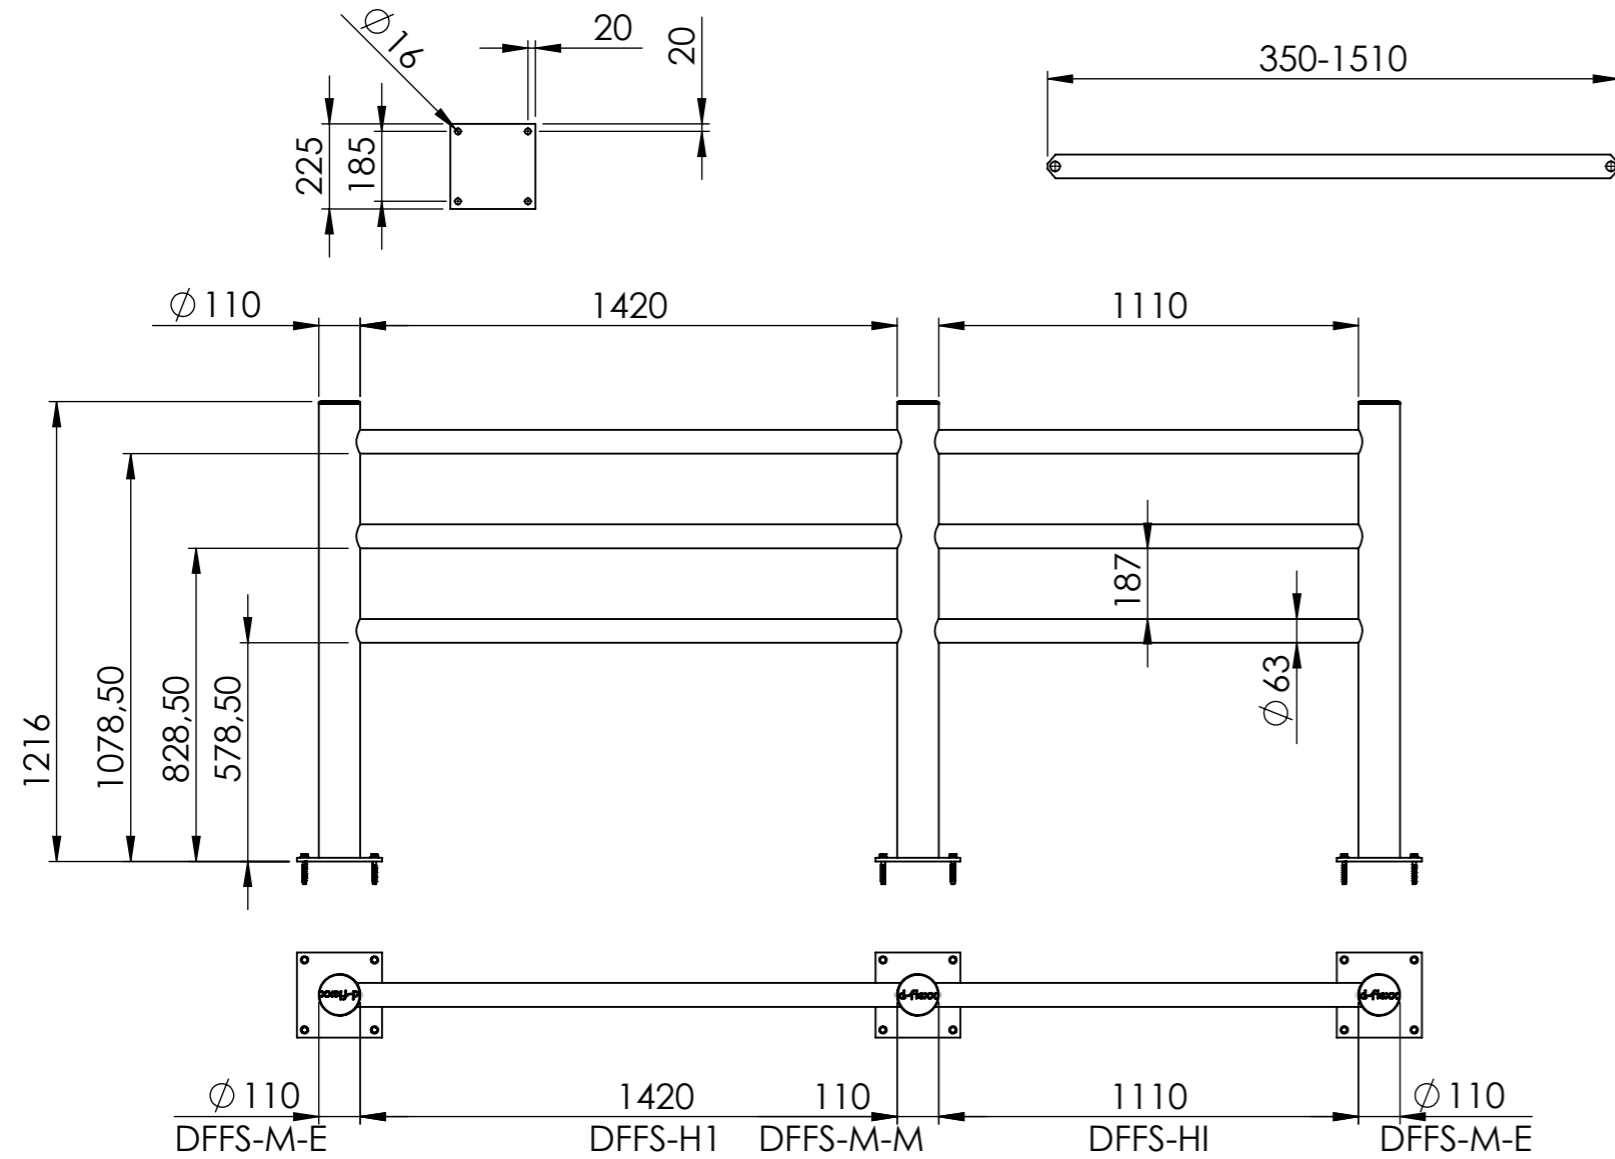

Delta 3 beam, 1200mm

72000_S

ITEM NO.	PART NUMBER	DESCRIPTION
1	75001	Fischer Ultracut FBS II
2	DFFS-H1	Standard Beam 1510 mm
3	DFFS-HI	Individual Beam 350-1510 mm
4	DFFS-M-E	End post
5	DFFS-M-K	Plus post
6	DFFS-M-T	T post
7	DFFS-M-W90	Corner post
8	DFFS-M-M	Middle post

DESIGNER: Christian Poulsen DATE: 05/04/2018 SCALE:1:20 SIZE:A3
LAST SAVED BY: christian LAST SAVED DATE:15/02/2019

RAW MATERIAL:
TOLERANCES:
MATERIAL: PE
COLOR: Black & Yellow
DRAWING NO.: 72000_S
TITLE: Delta 3 beam, 1200mm