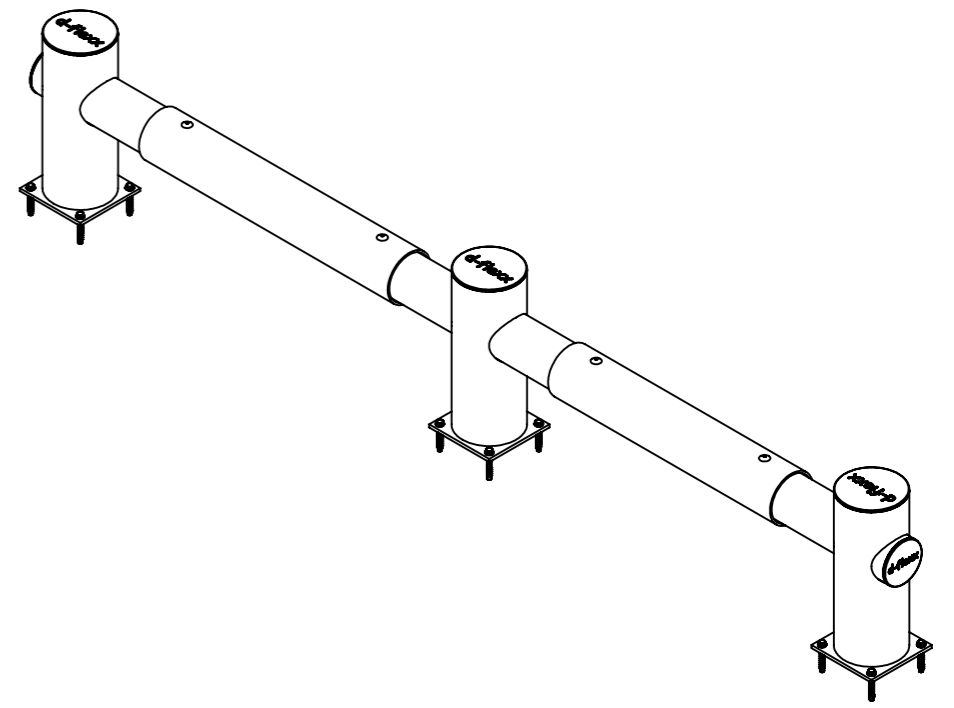

Charlie  
71000\_S

ITEM NO.	PART NUMBER	DESCRIPTION	QTY.
1	DFVB-M	Middle post	1
2	DFVB-E	End post	1
3	75002	Fischer Ultracut FBS II	12
4	DFVB-R	Standard 930 mm beam + nuts and bolts	1
5	DFVB-I	Individual 400-930 mm beam + nuts and bolts	1

DESIGNER: Christian Poulsen DATE: 12/10/2017 SCALE:1:15 SIZE:A3  
 LAST SAVED BY: christian LAST SAVED DATE:15/02/2019

All rights strictly reserved. Reproduction or issue to third parties in any form whatever, is not permitted without written authority from the proprietor

RAW MATERIAL:  
 TOLERANCES:  
 MATERIAL: PE  
 COLOR: Black & Yellow  
 DRAWING NO.: 71000\_S  
 TITLE: Charlie  
 SHEET 1 OF 1