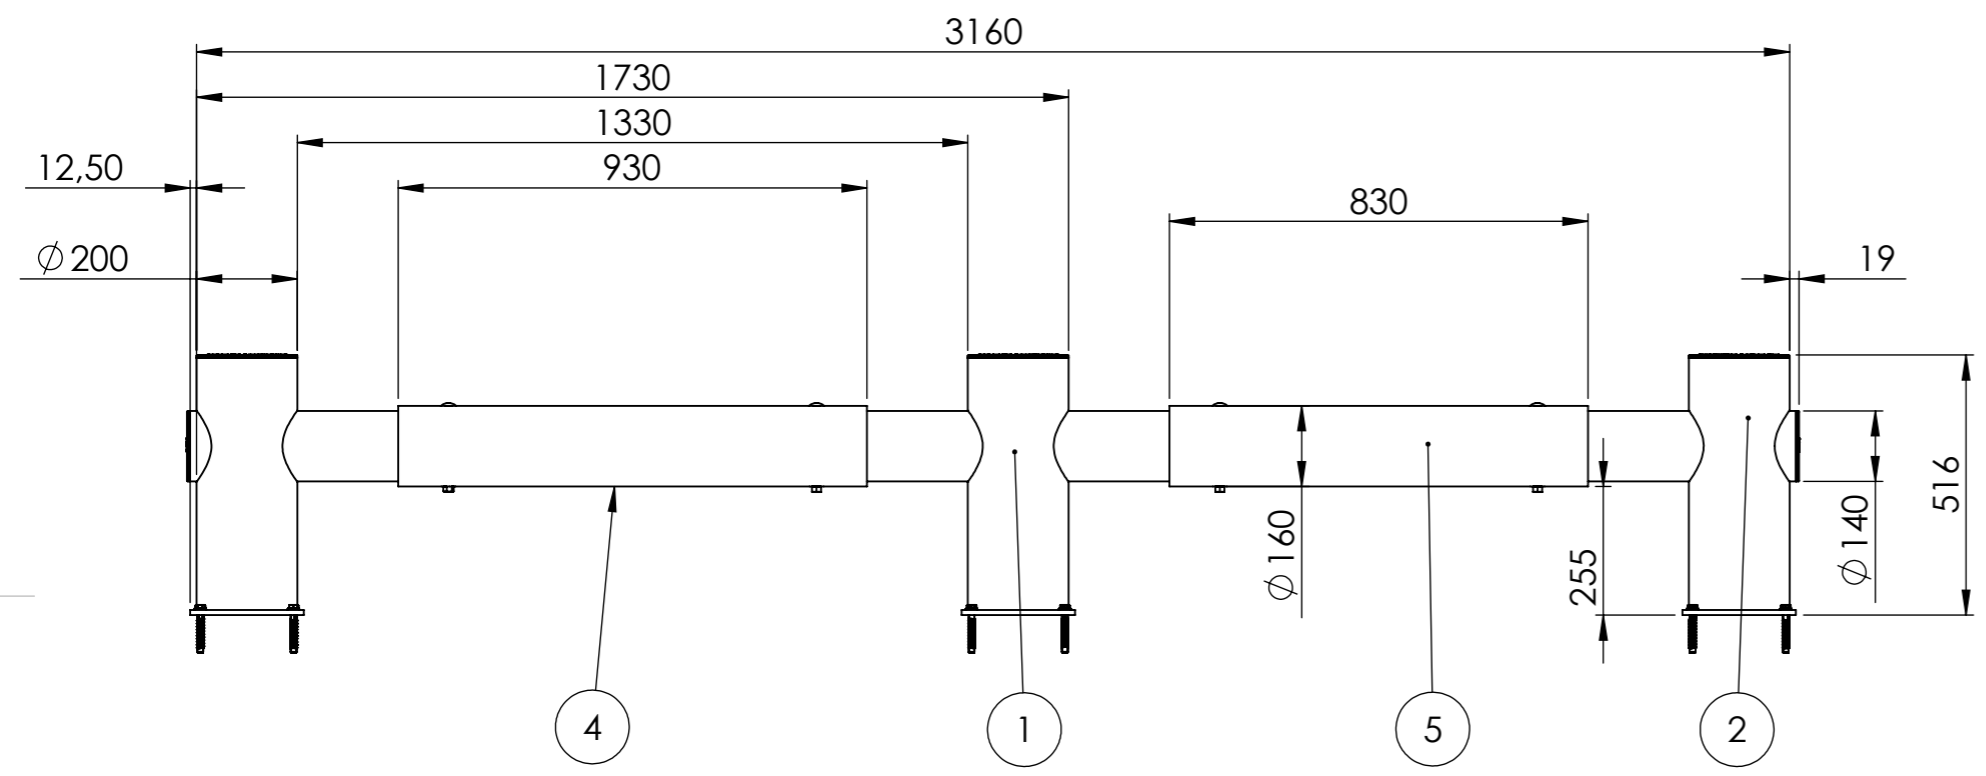

Charlie  
71000\_S

ITEM NO.	PART NUMBER	DESCRIPTION	QTY.
1	DFVB-M	Middle post	1
2	DFVB-E	End post	1
3	75002	Fischer Ultracut FBS II	12
4	DFVB-R	Standard 930 mm beam + nuts and bolts	1
5	DFVB-I	Individual 400-930 mm beam + nuts and bolts	1

DESIGNER: Christian Poulsen DATE: 12/10/2017 SCALE:1:15 SIZE:A3  
 LAST SAVED BY: christian LAST SAVED DATE:15/02/2019

All rights strictly reserved. Reproduction or issue to third parties in any form whatever, is not permitted without written authority from the proprietor

RAW MATERIAL:  
 TOLERANCES:  
 MATERIAL: PE  
 COLOR: Black & Yellow  
 DRAWING NO.: 71000\_S  
 TITLE: Charlie  
 SHEET 1 OF 1