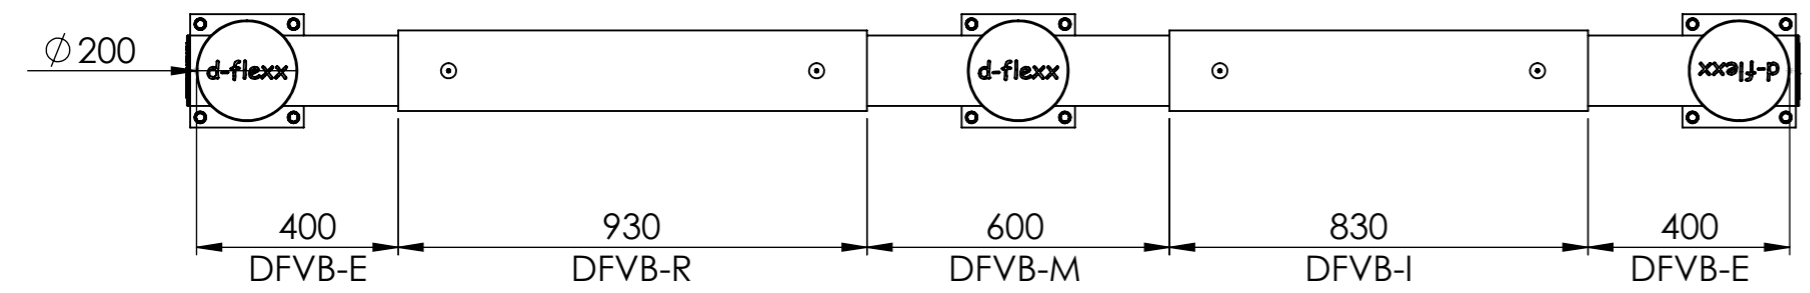

Charlie  
71000\_S

ITEM NO.	PART NUMBER	DESCRIPTION	QTY.
1	DFVB-M	Middle post	1
2	DFVB-E	End post	1
3	75002	Fischer Ultracut FBS II	12
4	DFVB-R	Standard 930 mm beam + nuts and bolts	1
5	DFVB-I	Individual 400-930 mm beam + nuts and bolts	1

RAW MATERIAL:  
 TOLERANCES:  
 MATERIAL: PE  
 COLOR: Black & Yellow  
 DRAWING NO.: 71000\_S  
 TITLE: Charlie  
 SHEET 1 OF 1