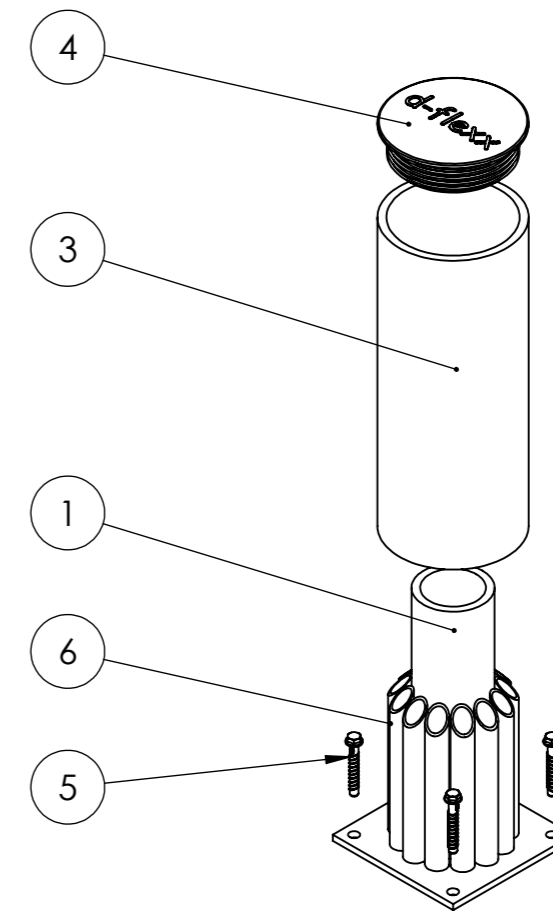

Bravo

DFBO50-40

ITEM NO.	PART NUMBER	DESCRIPTION	QTY.
1	905.02-3	110x87x400	1
2	980.01-2	Metal foot	1
3	902.01-9	Pipe Ø200 x 11.9 x 1200mm	1
4	76021	Ø200 Cap with logo	1
5	75002	Fischer Ultracut FBS II	4
6	71013	Ø25 Buffer pipes	13

DESIGNER: Christian Poulsen
LAST SAVED BY: christian

DATE: 20/09/2018 SCALE:1:10 SIZE:A3
LAST SAVED DATE:12/02/2019

RAW MATERIAL:
TOLERANCES:
MATERIAL: PE
COLOR: Black & Yellow
DRAWING NO.: DFBO50-40
TITLE: Bravo