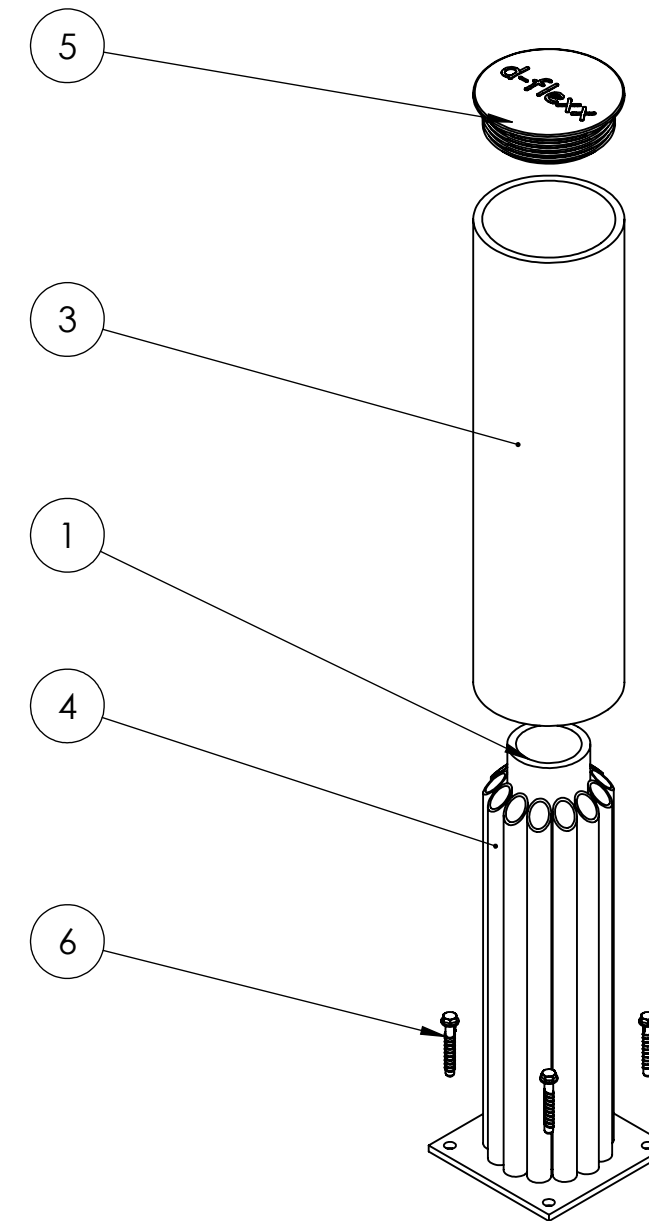

Bravo

DFBO50-20

ITEM NO.	PART NUMBER	DESCRIPTION	QTY.
1	905.03-4	110x87x650mm	1
2	980.01-2	Metal foot	1
3	902.02-4	Pipe Ø200 x 11,9 x 750 mm	1
4	73012	Buffer pipe Ø32 x 600 mm	13
5	76021	Ø200 Cap with logo	1
6	75002	Fischer Ultracut FBS II	4

DESIGNER: Christian Poulsen

DATE: 20/09/2018 SCALE:1:10 SIZE:A3

LAST SAVED BY: christian

LAST SAVED DATE:12/02/2019

RAW MATERIAL:

TOLERANCES:

MATERIAL: PE

COLOR: Black & Yellow

DRAWING NO.: DFBO50-20

TITLE: Bravo

SHEET 1 OF 3

All dimensions are in mm unless otherwise specified