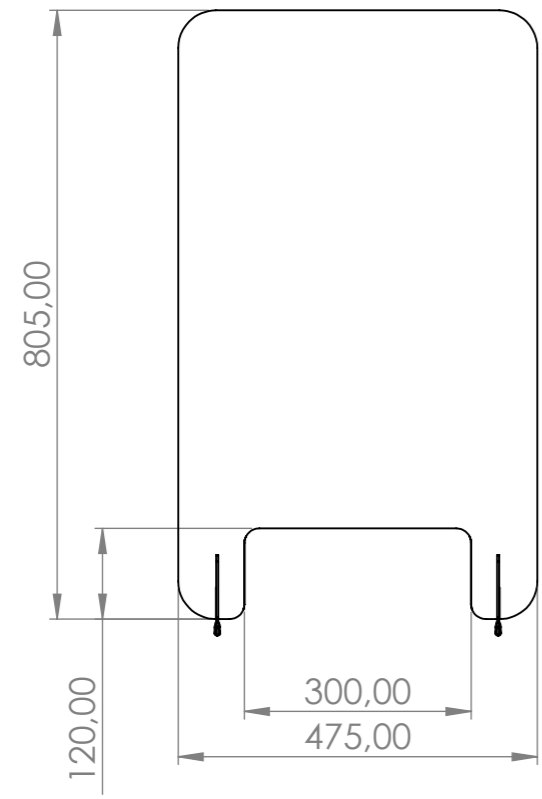

Counter Screen 80x48

CS-80x48

DESIGNER: CP	DATE: 26/03/2020	SCALE:1:10	SIZE:A3
LAST SAVED BY: Christian Poulsen	LAST SAVED DATE: 26/03/2020		
 PERFORMANCE IN MIRRORS <small>All rights strictly reserved. Reproduction or issue to third parties in any form whatever, is not permitted without written authority from the proprietor</small>	RAW MATERIAL:		
	TOLERANCES: 2768-1 m		
	MATERIAL: N/A		
	COLOR: Clear	Revision B	
	DRAWING NO.: CS-80x48		
TITLE: Counter Screen 80x48			
SHEET 1 OF 1			

All dimensions are in mm unless otherwise specified