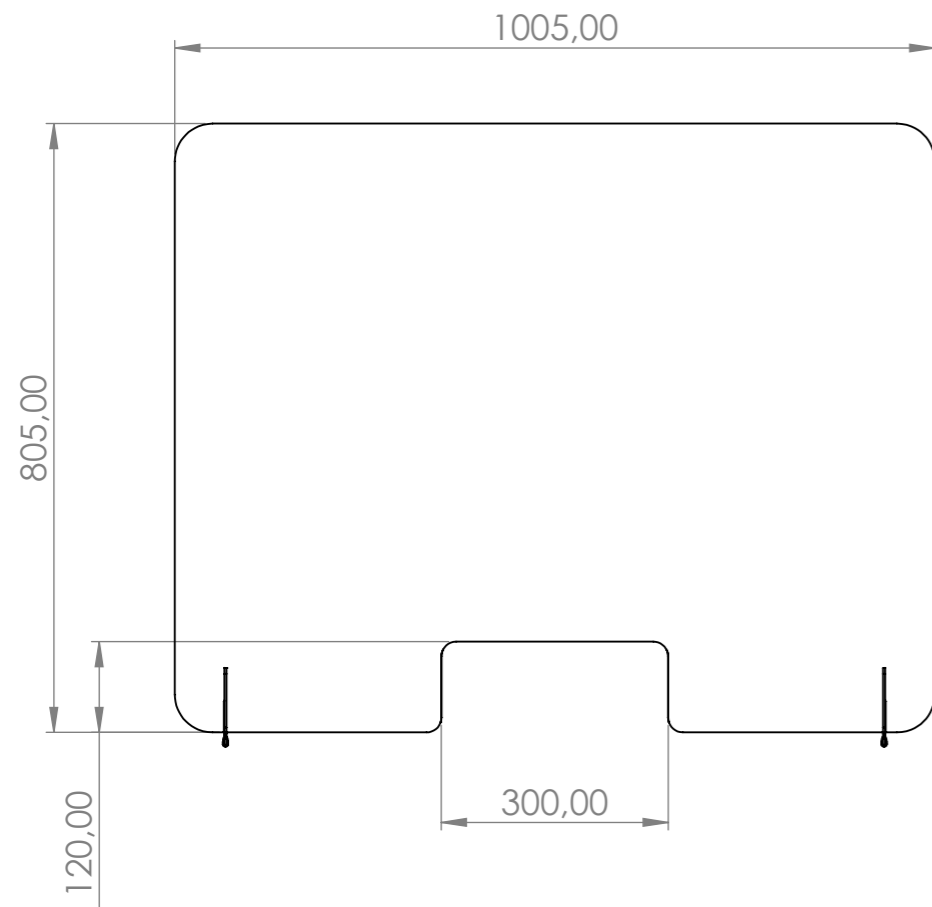

Counter Screen 80x100

CS-80x100

DESIGNER: CP	DATE: 26/03/2020	SCALE:1:10	SIZE:A3
LAST SAVED BY: Christian Poulsen	LAST SAVED DATE: 26/03/2020		
 PERFORMANCE IN MIRRORS <small>All rights strictly reserved. Reproduction or issue to third parties in any form whatever, is not permitted without written authority from the proprietor</small>	RAW MATERIAL:		
	TOLERANCES: 2768-1 m		
	MATERIAL: N/A		
	COLOR: Clear	Revision B	
	DRAWING NO.: CS-80x100		
TITLE: Counter Screen 80x100			
SHEET 1 OF 1			

All dimensions are in mm unless otherwise specified