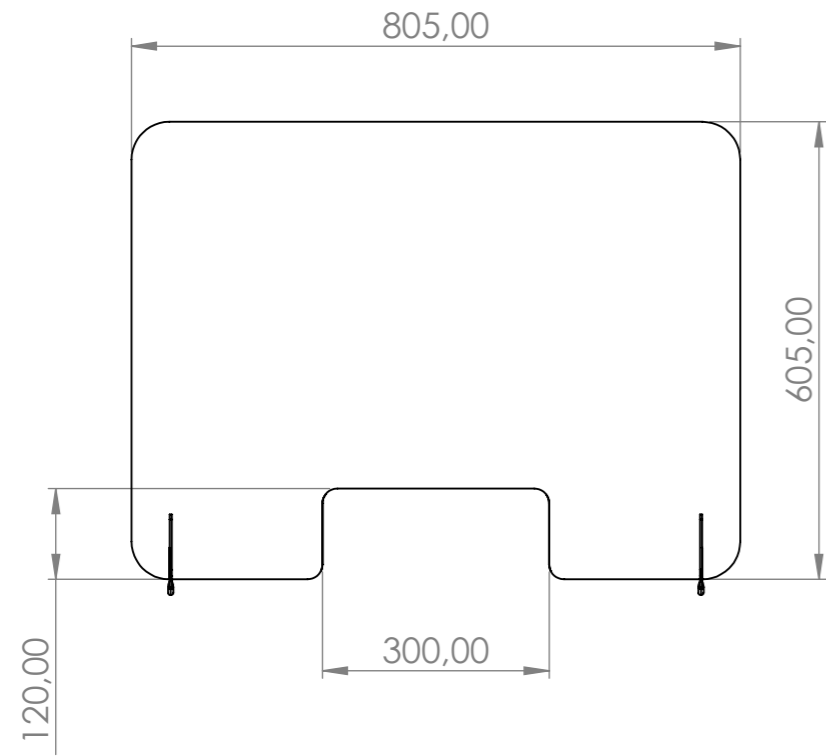

Counter Screen 60x80

CS-60x80

DESIGNER: CP	DATE: 26/03/2020	SCALE:1:10	SIZE:A3
LAST SAVED BY: Christian Poulsen	LAST SAVED DATE: 26/03/2020		
 PERFORMANCE IN MIRRORS <small>All rights strictly reserved. Reproduction or issue to third parties in any form whatever, is not permitted without written authority from the proprietor</small>	RAW MATERIAL:		
	TOLERANCES: 2768-1 m		
	MATERIAL: N/A		
	COLOR: Clear	Revision B	
	DRAWING NO.: CS-60x80		
TITLE: Counter Screen 60x80			
SHEET 1 OF 1			

All dimensions are in mm unless otherwise specified