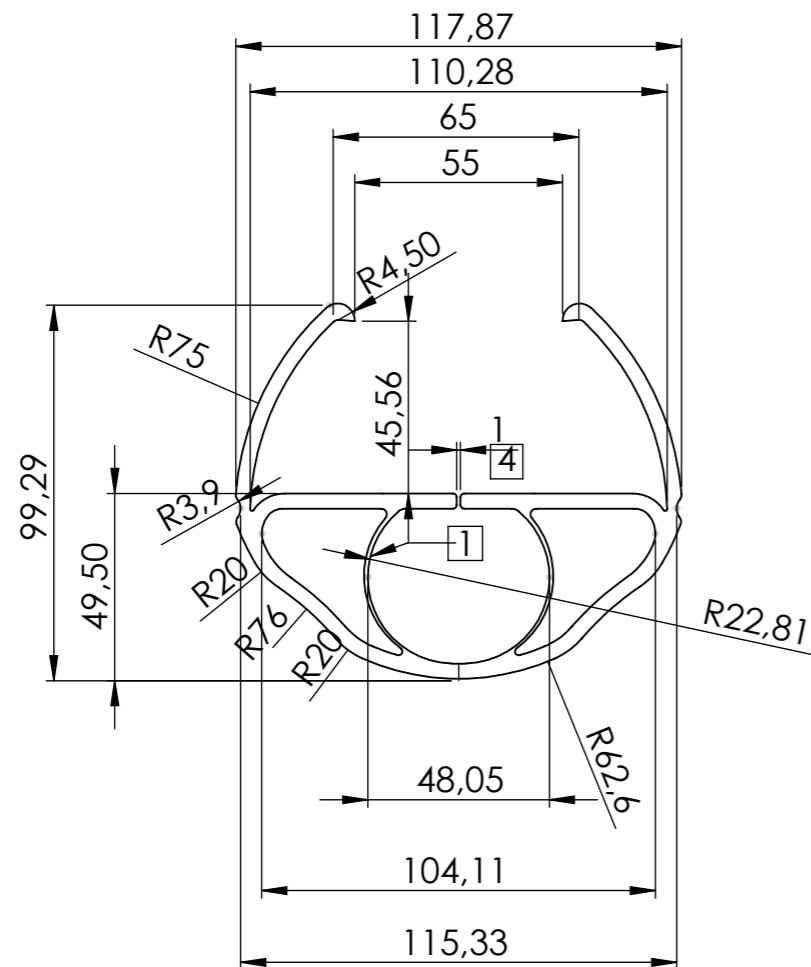

## DFRG-1

DESIGNER: CHRISTIAN POULSEN	DATE: 25/08/2016	SCALE:1:2	SIZE:A3
LAST SAVED BY: christian	LAST SAVED DATE:13/03/2019		
 <b>PERFORMANCE IN MIRRORS</b>		TOLERANCES:	
		MATERIAL: pp	COLOR: Yellow
<small>All rights strictly reserved. Reproduction or issue to third parties in any form whatever, is not permitted without written authority from the proprietor</small>		DRAWING NO.: DFRG-1	TITLE: Alfa
		SHEET 1 OF 1	